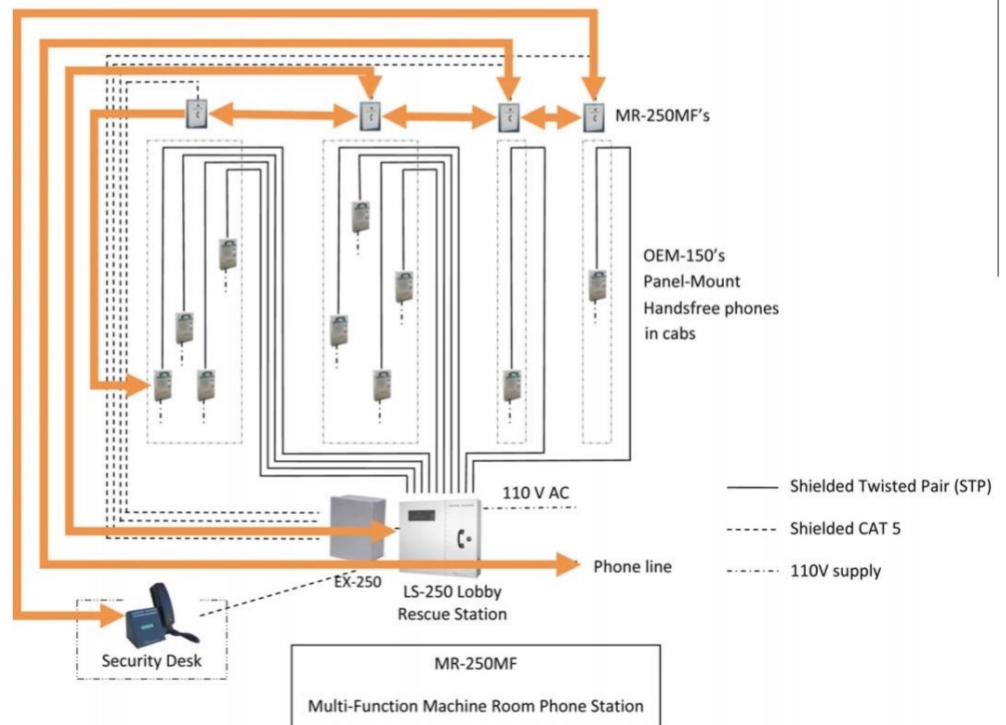

Description: The Multi-Function Machine Room Phone offers full flexibility for an elevator installation.

Calling Out:

The MR-250MF enables calls into every elevator phone, the Lobby Rescue Station and the CACF and Security Desk if all are connected to the LS-250 Rescue Station System, as well as every other machine and control room equipped with an MR-250MF. Calls can also be made out of the building if a regular Telco line is connected to the Rescue Station.

Calling In:

Calls can be made into any MR-250MF (in the same way one calls into an elevator) from outside or from the Lobby Rescue Station, the CACF or a security desk

MR-250MF MULTI-FUNCTION MACHINE ROOM STATION

Specification:

Certification:	Handset is FCC / Industry Canada / CSA approved
Wiring:	CAT-5 communication cable between the machine room and LS-250 Rescue Station. Four conductors (two twisted pairs) are required, preferably shielded.
Connections:	Two pairs of screw connectors for the outside wiring.
Mounting:	Surface mount on wall of machine room or on side of controller. D-knockout on door for lock assembly if required.
Dimensions:	12.5" high x 8" wide x 3.5" deep.
Finish:	White powder coated 16 gauge steel. Black silk-screen lettering at the top of the unit saying "Elevator Telephone / Téléphone D'Ascenseur".
Weight:	6.6 lbs. (3 kg).